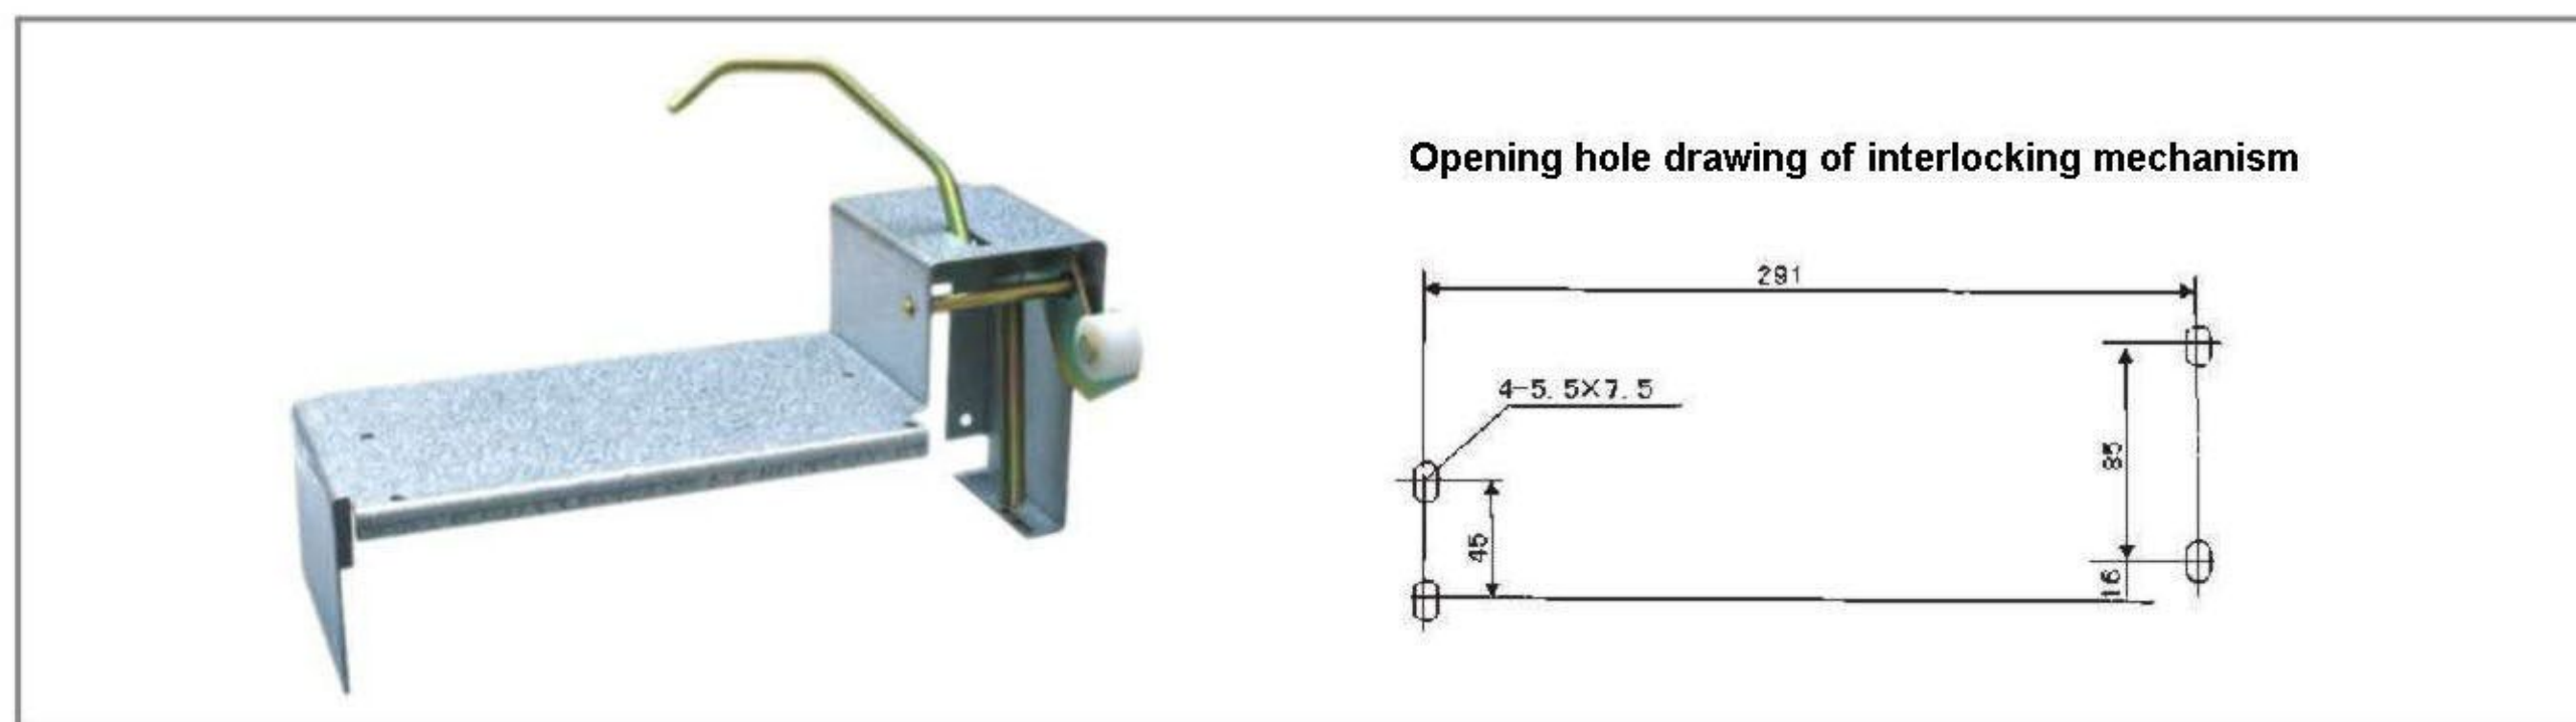

Dimension of Interlocking mechanism 5x S.239.010

Accessories of Interlocking mechanism 5x S.239.010

| Item No. | Name | code | quantity piece/set |
|----------|--------------------------------|---------------|--------------------|
| 1 | welding connection of pin roll | 5 x S.234.013 | 1 |
| 2 | pressure spring | 8 x S.282.021 | 1 |
| 3 | pin 3 x 12 | GB879-86 | 2 |
| 4 | support saddle | 8 x S.043.020 | 1 |
| 5 | screw M x 12 | GB70-85 | 1 |
| 6 | terminal cap | 8 x S.017.010 | 1 |
| 7 | support assembly | 5 x S.043.021 | 1 |
| 8 | tongue plate | 8 x S.060.012 | 1 |
| 9 | screw M6 x 20 | GB70-85 | 3 |
| 10 | 6 washer 6 | GB93-87 | 5 |
| 11 | 6 washer 6 | GB97.1-85 | 7 |
| 12 | pin | 8 x S.200.015 | 1 |
| 13 | handle | 5 x S.253.010 | 1 |
| 14 | shim plate | 8 x S.156.011 | 1 |
| 15 | bend plate | 8 x S.161.055 | 1 |
| 16 | pin | 8 x S.933.051 | 2 |
| 17 | screw M6 x 20 | GB5783-85 | 2 |
| 18 | nut M6 | GB6170-86 | 2 |

Interlocking mechanism of secondary socket 5x S.573.010

Dimension of Interlocking mechanism of secondary socket 5x S.573.010

Accessories of Interlocking mechanism of secondary socket 5x S.573.010

| Item number | name | code | quantity piece/set |
|-------------|--|-------------------|--------------------|
| 1 | support | 8 x S.043.017.1~4 | 1 |
| 2 | trolley wheel | 8 x S.224.021 | 1 |
| 3 | pullback spring | 8 x S.288.015 | 1 |
| 4 | welding connection of interlocking lever | 5 x S.174.017 | 1 |
| 5 | axis | 8 x S.200.020 | 1 |
| 6 | split check ring 6 | GB896-858 | 2 |
| 7 | screw | 8 x S.900.010 | 1 |
| 8 | nut M5 | GB6170-86 | 1 |
| 9 | washer 5 | GB93-87 | 1 |
| 10 | washer 6 | GB97.1-85 | 1 |