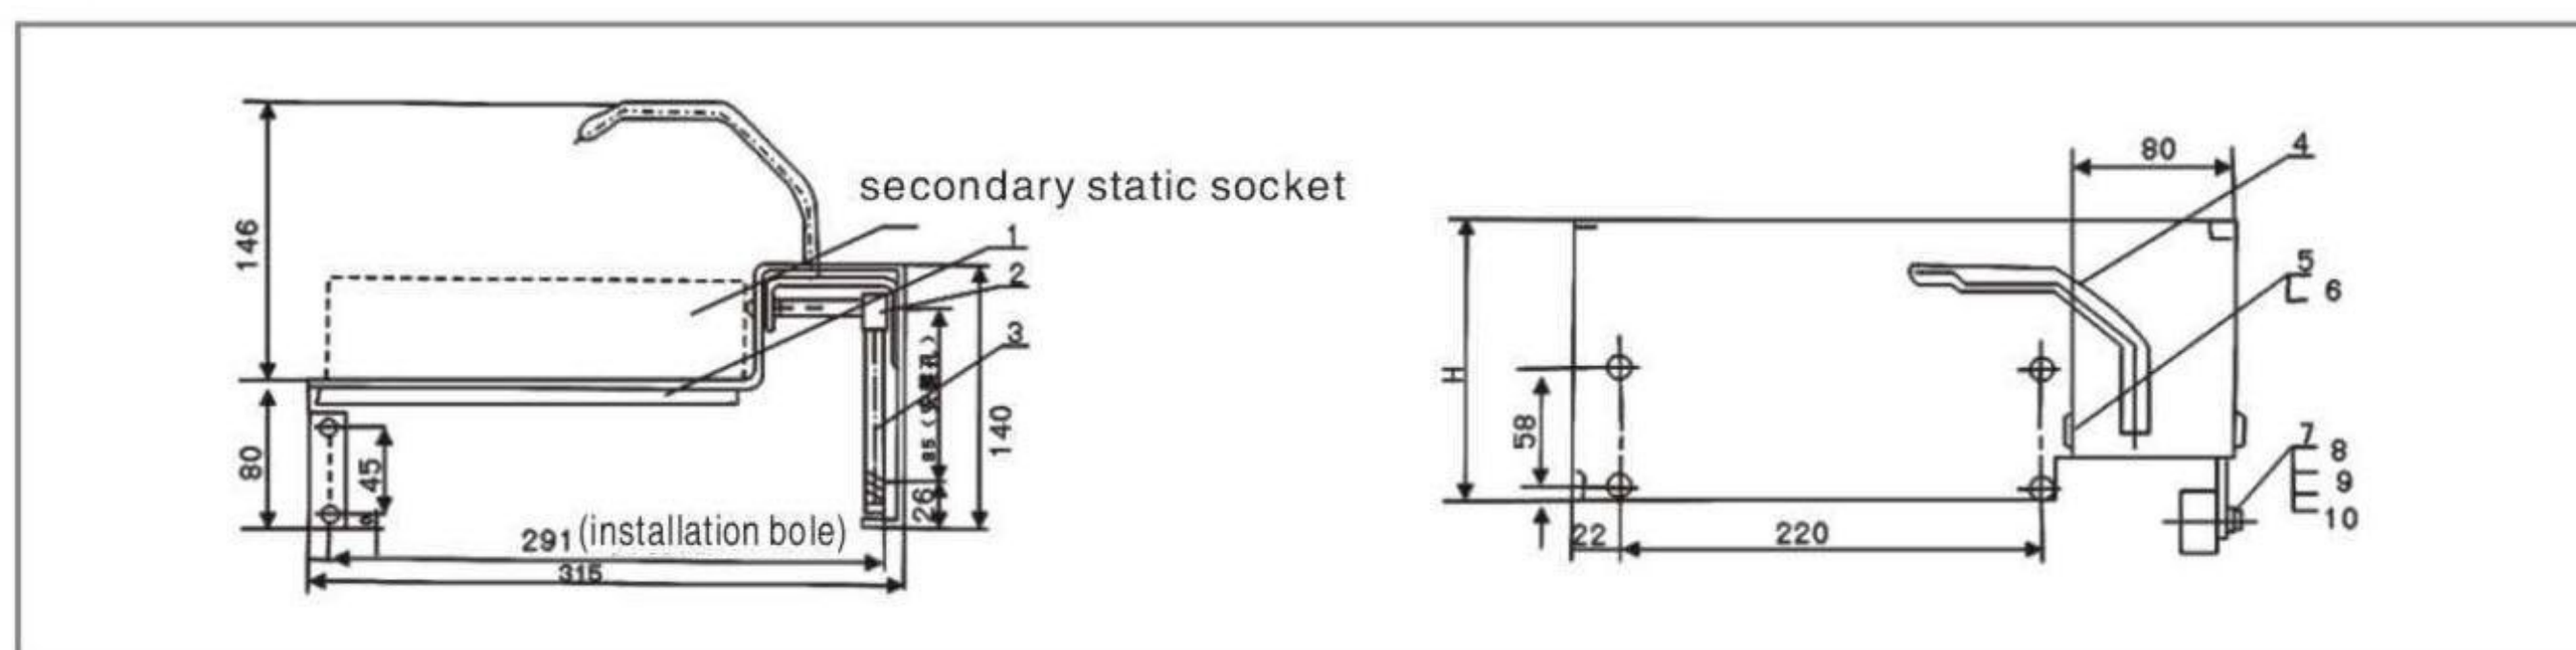

Dimension of Interlocking mechanism 5x S.239.010

Accessories of Interlocking mechanism 5x S.239.010

| Item No. | Name | code | quantity piece/set |
|----------|--------------------------------|---------------|--------------------|
| 1 | welding connection of pin roll | 5 x S.234.013 | 1 |
| 2 | pressure spring | 8 x S.282.021 | 1 |
| 3 | pin 3 x 12 | GB879-86 | 2 |
| 4 | support saddle | 8 x S.043.020 | 1 |
| 5 | screw M x 12 | GB70-85 | 1 |
| 6 | terminal cap | 8 x S.017.010 | 1 |
| 7 | support assembly | 5 x S.043.021 | 1 |
| 8 | tongue plate | 8 x S.060.012 | 1 |
| 9 | screw M6 x 20 | GB70-85 | 3 |
| 10 | 6 washer 6 | GB93-87 | 5 |
| 11 | 6 washer 6 | GB97.1-85 | 7 |
| 12 | pin | 8 x S.200.015 | 1 |
| 13 | handle | 5 x S.253.010 | 1 |
| 14 | shim plate | 8 x S.156.011 | 1 |
| 15 | bend plate | 8 x S.161.055 | 1 |
| 16 | pin | 8 x S.933.051 | 2 |
| 17 | screw M6 x 20 | GB5783-85 | 2 |
| 18 | nut M6 | GB6170-86 | 2 |

Interlocking mechanism of secondary socket 5x S.573.010

Dimension of Interlocking mechanism of secondary socket 5x S.573.010

Accessories of Interlocking mechanism of secondary socket 5x S.573.010

| Item number | name | code | quantity piece/set |
|-------------|--|-------------------|--------------------|
| 1 | support | 8 x S.043.017.1~4 | 1 |
| 2 | trolley wheel | 8 x S.224.021 | 1 |
| 3 | pullback spring | 8 x S.288.015 | 1 |
| 4 | welding connection of interlocking lever | 5 x S.174.017 | 1 |
| 5 | axis | 8 x S.200.020 | 1 |
| 6 | split check ring 6 | GB896-858 | 2 |
| 7 | screw | 8 x S.900.010 | 1 |
| 8 | nut M5 | GB6170-86 | 1 |
| 9 | washer 5 | GB93-87 | 1 |
| 10 | washer 6 | GB97.1-85 | 1 |