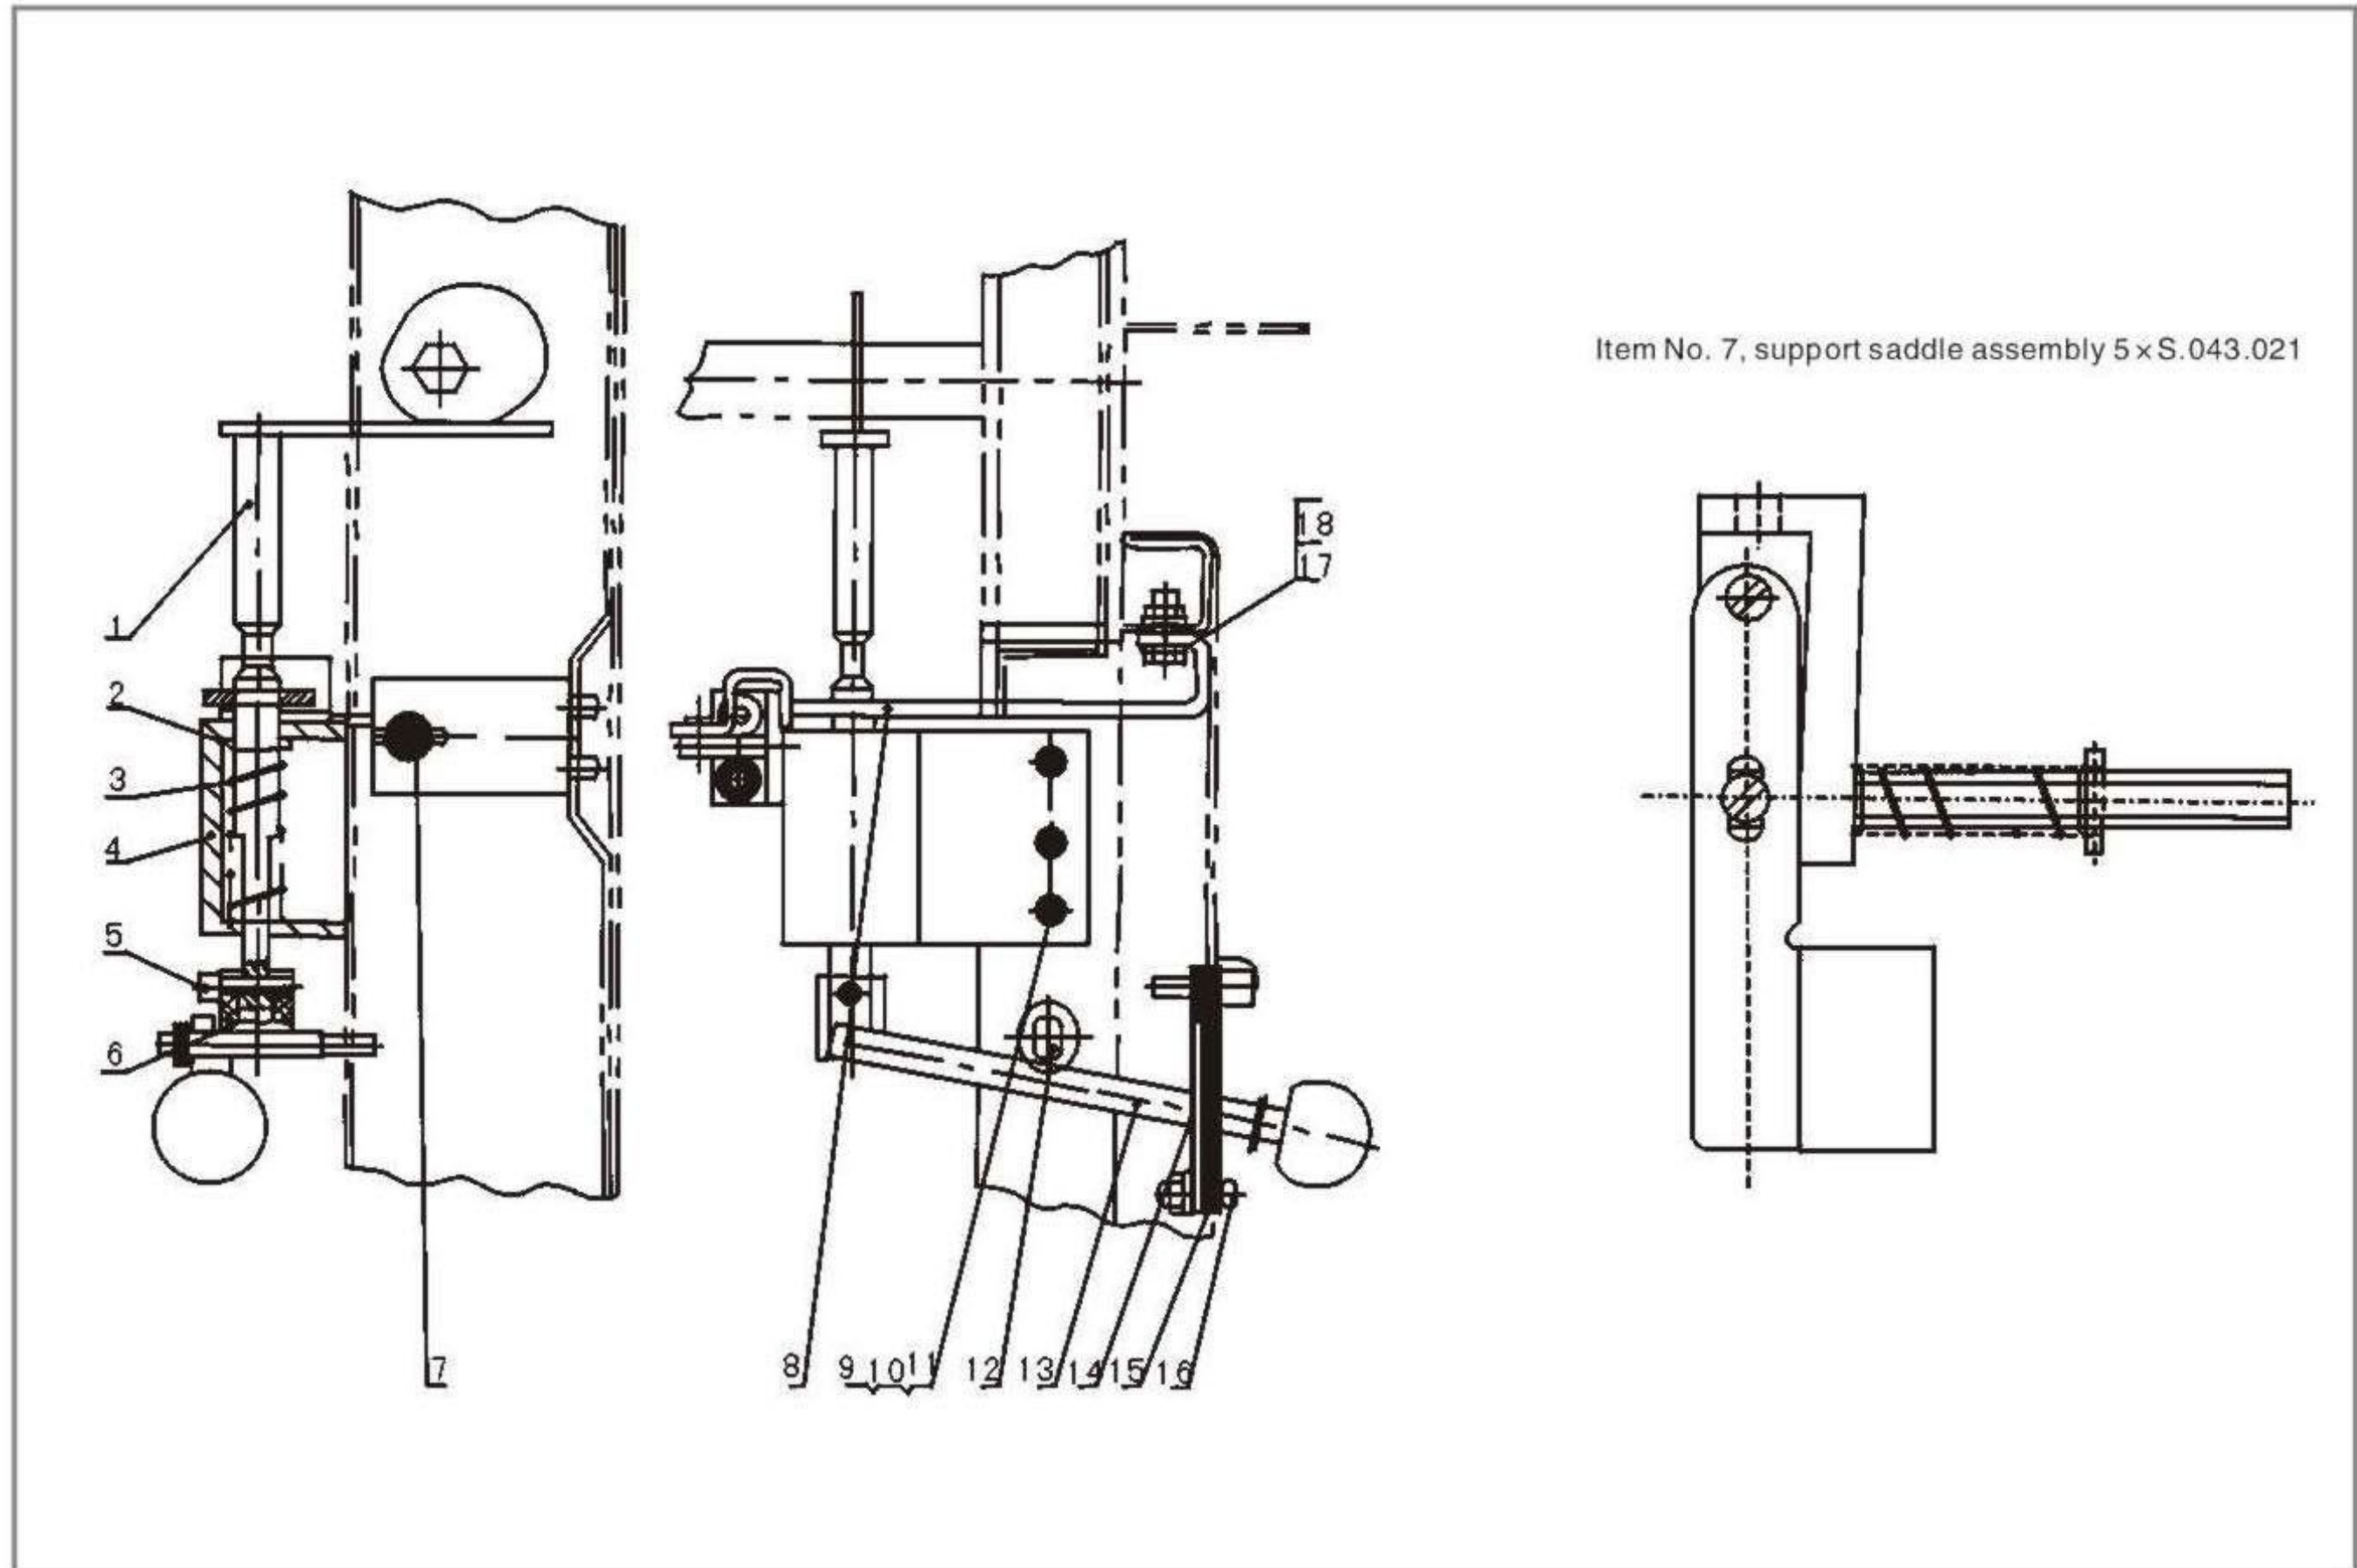

Dimension of Interlocking mechanism 5x S.239.010

Accessories of Interlocking mechanism 5x S.239.010

| Item No. | Name | code | quantity piece/set |
|----------|--------------------------------|---------------|--------------------|
| 1 | welding connection of pin roll | 5 x S.234.013 | 1 |
| 2 | pressure spring | 8 x S.282.021 | 1 |
| 3 | pin 3 x 12 | GB879-86 | 2 |
| 4 | support saddle | 8 x S.043.020 | 1 |
| 5 | screw M x 12 | GB70-85 | 1 |
| 6 | terminal cap | 8 x S.017.010 | 1 |
| 7 | support assembly | 5 x S.043.021 | 1 |
| 8 | tongue plate | 8 x S.060.012 | 1 |
| 9 | screw M6 x 20 | GB70-85 | 3 |
| 10 | 6 washer 6 | GB93-87 | 5 |
| 11 | 6 washer 6 | GB97.1-85 | 7 |
| 12 | pin | 8 x S.200.015 | 1 |
| 13 | handle | 5 x S.253.010 | 1 |
| 14 | shim plate | 8 x S.156.011 | 1 |
| 15 | bend plate | 8 x S.161.055 | 1 |
| 16 | pin | 8 x S.933.051 | 2 |
| 17 | screw M6 x 20 | GB5783-85 | 2 |
| 18 | nut M6 | GB6170-86 | 2 |

Interlocking mechanism of secondary socket 5x S.573.010

Dimension of Interlocking mechanism of secondary socket 5x S.573.010

Accessories of Interlocking mechanism of secondary socket 5x S.573.010

| Item number | name | code | quantity piece/set |
|-------------|--|-------------------|--------------------|
| 1 | support | 8 x S.043.017.1~4 | 1 |
| 2 | trolley wheel | 8 x S.224.021 | 1 |
| 3 | pullback spring | 8 x S.288.015 | 1 |
| 4 | welding connection of interlocking lever | 5 x S.174.017 | 1 |
| 5 | axis | 8 x S.200.020 | 1 |
| 6 | split check ring 6 | GB896-858 | 2 |
| 7 | screw | 8 x S.900.010 | 1 |
| 8 | nut M5 | GB6170-86 | 1 |
| 9 | washer 5 | GB93-87 | 1 |
| 10 | washer 6 | GB97.1-85 | 1 |